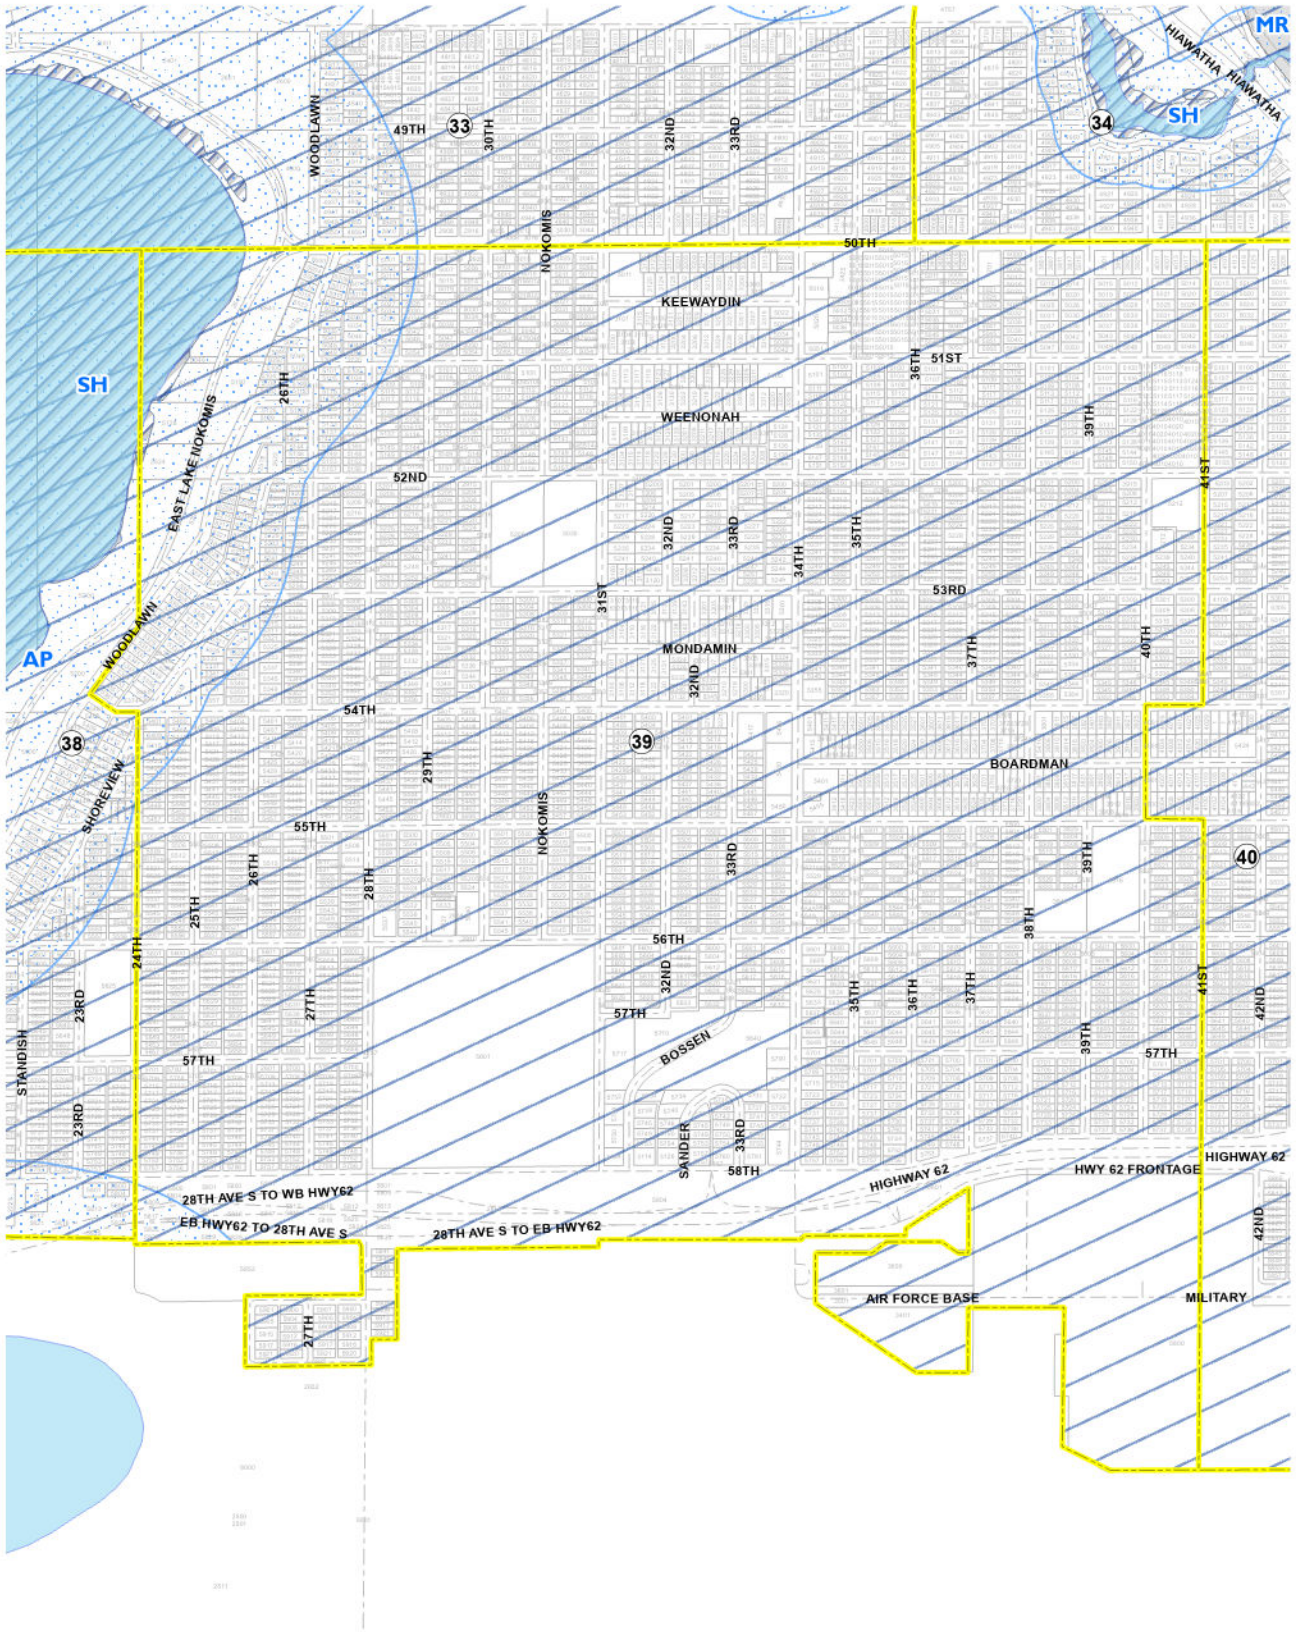

Overlay Zoning Districts

Overlay Districts

- AP Airport
- DH Downtown Housing
- HA Harmon Area
- UA University Area
- DP Downtown Parking
- SZ Split Zoning
- SH Shoreland
- DS Downtown Shelter
- TP Transitional Parking
- MR Mississippi River Critical Area

Floodplain

- 12 Plate Number
- Plate Boundaries

0 250 500 1,000 1,500 Feet

Effective date -
September 20, 2025

MINNEAPOLIS ZONING PLATE 39